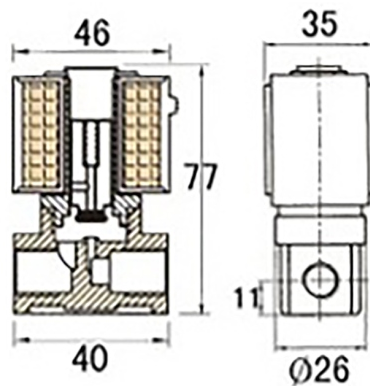

This valve direct action type piston and quick action, With multiple purposes, high efficiency. long service Life. good waterproof performance, multiple wiring directions and handsome shape.

图形符号
(graphics sign)

项目 (Item) \ 规格 (Specification)	VX2120-06	VX2120-08
阀体材质 (Material Of Body)	黄铜 (Brass)	
动作方式 (Operating Method)	直动式 (Direct Action Type)	
接管口径 (Pipe Size)	G1/8"	G1/4"
通径 (Nominal Diameter)	2.5	2.5
使用流体 (Applicable Fluid)	空气 (air), 水 (water), 油品 (oil) 在50°C以下	
压力范围 (Pressure Range)	0-1.6Mpa	
使用温度 (Applicable Temperature)	普通型 (Normal Type) : -5~99°C	
额定电压 (Specified Voltage)	AC12V, AC24V, AC36V, AC110V, AC20V, AC380V, DC12V, DC24V, DC110V	
允许电压范围 (Operating Voltage Range)	± 15%	
最短励磁时间 (Min. Activating Time)	0.05s	