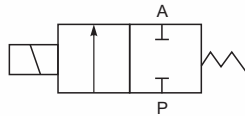

This valve direct action type piston and quick action, With multiple purposes, high efficiency. long service Life. good waterproof performance, multiple wiring directions and handsome shape.

图形符号
(graphics sign)

项目 (Item) \ 规格 (Specification)	VX2120-06	VX2120-08
阀体材质 (Material Of Body)	黄铜 (Brass)	
动作方式 (Operating Method)	直动式 (Direct Action Type)	
接管口径 (Pipe Size)	G1/8"	G1/4"
通径 (Nominal Diameter)	2.5	2.5
使用流体 (Applicable Fluid)	空气 (air), 水 (water), 油品 (oil) 在50°C以下	
压力范围 (Pressure Range)	0-1.6Mpa	
使用温度 (Applicable Temperature)	普通型 (Normal Type) : -5~99°C	
额定电压 (Specified Voltage)	AC12V, AC24V, AC36V, AC110V, AC20V, AC380V, DC12V, DC24V, DC110V	
允许电压范围 (Operating Voltage Range)	± 15%	
最短励磁时间 (Min. Activating Time)	0.05s	